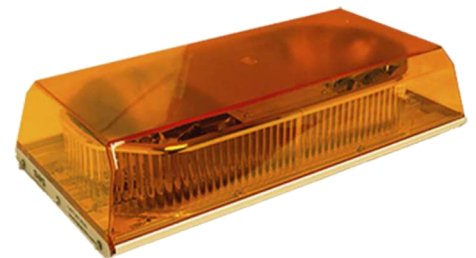

LOW PROFILE LED MINIBAR Select Series

Part #	Emitting	Dome	Vdc	Amps	SAE	Mounting	# Patterns
16150	Amber	Amber	12-24	0.8-3	Class 1	PM	12
16156	Amber	Clear	12-24	0.8-3	Class1	PM	12
16151	Blue	Blue	12-24	0.8-3	Class1	PM	12

1615X SERIES

• AutoDim™

Recommended Mounting Solution

(Sold Separately)

98012
16" Minibar Mounting
Plate

98014
Mounting Plate Riser

98023
Replacement/Conversion
Vacuum Magnet

98011
Conversion Kit to
Magnetic Mount

Switch 766163
(sold separately)

Features

- SAE J845 (2013) Class 1 and CA 13 requirements
- **Patented 90 LED configuration**
- TRU360° brightest output, low amp. draw
- Autodim™ technology with photocell for night time use
- Premium optics, extruded aluminum base with T-slot mounting, polycarbonate outer dome and lens
- Adaptive thermal management for maximum colour stability & light output (no red shifting)
- 4 Year warranty