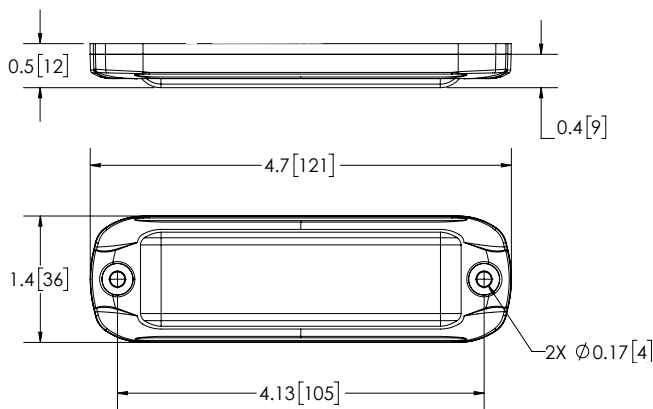

MEGA THIN™ SERIES SURFACE MOUNT

The Mega Thin™ Series exterior LED warning light has an ultra-thin profile and durable construction to resist moisture and corrosion. Designed for emergency vehicles, it provides bright, off-angle performance with curved optics for better visibility. Phase 1 and 2 syncing and compatibility with other Code 3 lights increase versatility. Its surface mount design allows easy installation and the smoked lens option offers discretion for unmarked vehicles.

CD3602

CD3801/02

VOLTS AMPS	12-24V 0.76A (single-color), 0.32A (CD3602 dual-color), 0.73A (CD3802 dual-color), 0.88A (tri-color), 0.5 (quad-color)
DIMS	1.4" H x 3.7" L x 0.5" D 36mm H x 94mm L x 12mm D (CD3602) 1.4" H x 4.75" L x 0.37" D 36mm H x 121mm L x 9mm D (CD3801/02)
MOUNTING HOLE SPACING	3.05" 78mm (CD3602) 4.13" 105mm (CD3801/02)
FLASH PATTERNS	13 (single-color), 55 (CD3602 dual-color), 69 (CD3802 dual-color), 24 (tri-color), 22 (quad-color)
CERTS	[CLASS I (SAE J595) excludes smoked lens], [CLASS II (SAE J595) smoked lens only], CA T13 (A, R & B only), CE, UKCA, R10, R65 (excludes quad-color), IP67, IP69K, RoHS, REACH
DETAILS	<ul style="list-style-type: none"> Sleek, low-profile design that allow for easy installation in a variety of locations Delivers a bright, powerful off-angle performance with curved end optics Sync-capable with XTP, Chase™, MR6, M180™, MICROPAK, CD5051, HB12PAK and CD9215 Multiple flash patterns with phase 1 and phase 2 syncing Aluminum housing and polycarbonate lens
REPLACE	"_" with A = Amber, B = Blue, G = Green, R = Red, W = White