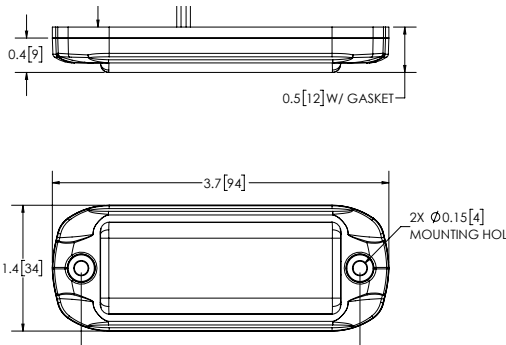

MEGA THIN™ SERIES SURFACE MOUNT

The Mega Thin™ Series exterior LED warning light has an ultra-thin profile and durable construction to resist moisture and corrosion. Designed for emergency vehicles, it provides bright, off-angle performance with curved optics for better visibility. Phase 1 and 2 syncing and compatibility with other Code 3 lights increase versatility. Its surface mount design allows easy installation and the smoked lens option offers discretion for unmarked vehicles.

CD3602

CD3801/02

VOLTS AMPS	12-24V 0.76A (single-color), 0.32A (CD3602 dual-color), 0.73A (CD3802 dual-color), 0.88A (tri-color), 0.5 (quad-color)
DIMS	1.4" H x 3.7" L x 0.5" D 36mm H x 94mm L x 12mm D (CD3602) 1.4" H x 4.75" L x 0.37" D 36mm H x 121mm L x 9mm D (CD3801/02)
MOUNTING HOLE SPACING	3.05" 78mm (CD3602) 4.13" 105mm (CD3801/02)
FLASH PATTERNS	13 (single-color), 55 (CD3602 dual-color), 69 (CD3802 dual-color), 24 (tri-color), 22 (quad-color)
CERTS	[CLASS I (SAE J595) excludes smoked lens], [CLASS II (SAE J595) smoked lens only], CA T13 (A, R & B only), CE, UKCA, R10, R65 (excludes quad-color), IP67, IP69K, RoHS, REACH
DETAILS	<ul style="list-style-type: none"> Sleek, low-profile design that allow for easy installation in a variety of locations Delivers a bright, powerful off-angle performance with curved end optics Sync-capable with XTP, Chase™, MR6, M180™, MICROPAK, CD5051, HB12PAK and CD9215 Multiple flash patterns with phase 1 and phase 2 syncing Aluminum housing and polycarbonate lens
REPLACE	"_" with A = Amber, B = Blue, G = Green, R = Red, W = White