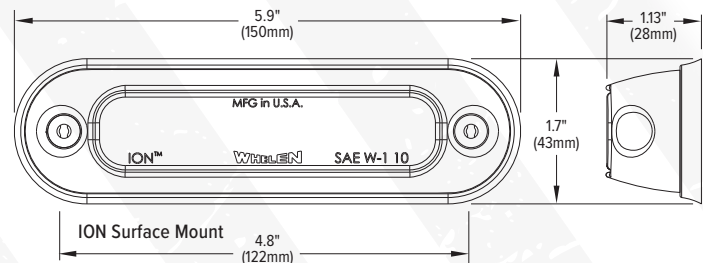

ION Surface Mount

⚠ WARNING: This product may contain chemicals known to the State of California to cause cancer and birth defects or other reproductive harm. For more information, visit whelen.com/regulatory.