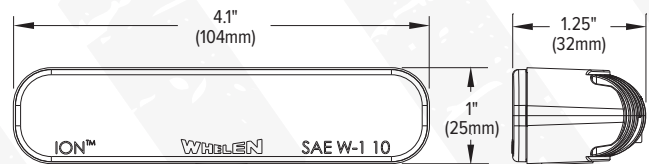

ION Universal Mount